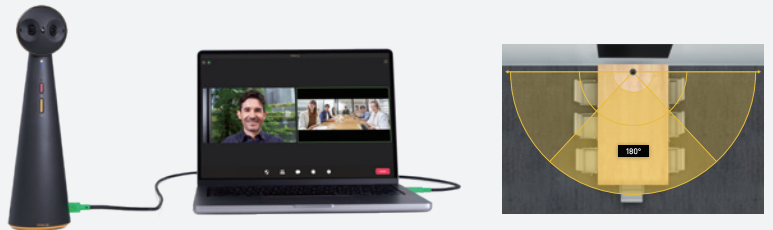

Hybrid Meetings with TOTEM 180

Create a highly efficient and immersive meeting environment and bring teams together in an instant. IPEVO TOTEM 180 is a unique, portable conferencing camera, that can be instantly deployed in the meeting room where it's needed.

180° Panoramic Image

Capture everyone at the table via two 4 MP cameras that provide a seamlessly stitched 180° view, free of spatial distortion.

Portable Camera for Multiple Meeting Rooms

Deploy TOTEM 180 in any meeting room and instantly upgrade it into a hybrid conferencing space. All it takes is to plug in a USB cable. Bring teams together anytime you need to, without waiting for conferencing room availability.

Specifications

IPEVO TOTEM 180
180° Panoramic Conference Camera

Model CDCU-02IP
Part Number 5-910-2-08-00

Camera

Resolution	Panoramic 4.6K : 4640*1456 Panoramic 3.5K : 3520*1104 Full HD : 1920*1080
Frame Rate	30fps
Focus	Fixed focus
Focus Range	2.36" ~ ∞

Built-in Features

Physical Control Buttons	Camera mode button (switches between 180° and 120° view angle and turns AI stage on/off), angle of view slider, microphone mute/unmute
Microphone	Two omnidirectional microphones with noise reduction 16-ft range, Sensitivity: -21dB FS, SNR: 50 dB